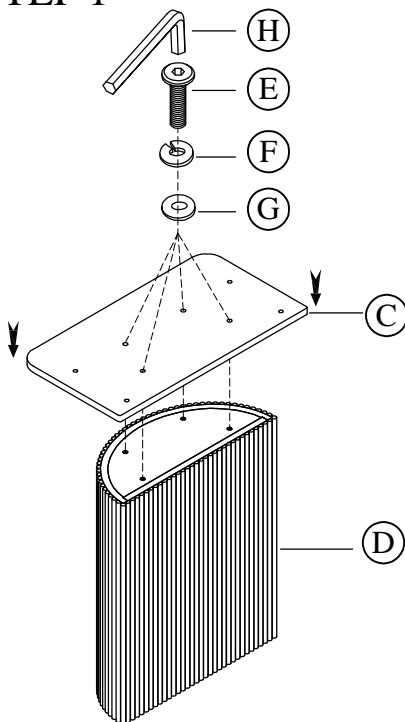

Warning :

- Be sure to check all packing material carefully for small parts, which may have come loose inside the carton during shipment.
- To prevent possible scratches and damage, this furniture **MUST BE ASSEMBLED BY TWO PEOPLE** on a soft surface such as a blanket or carpet.

Important Use Information: We recommend using coasters, placemats and trivets when placing hot or cold containers on this item. It is also recommended to quickly cleanup any spills to minimize exposure to moisture. Doing so will prolong the life and look of the item for many years.

87151

Double Pedestal Table Base

Components packed with the # 87150 Top

Table Top (A) 1 pc.	Table Leaf (B) 1 pc.	Mounting Plate (C) 2 pcs.

Components & Hardware packed with the # 87151 Base

Table Base (D) 2 pcs.	Allen Head Bolt Ø5/16"-18 x 1-3/4" (E) 16 pcs.	Spring Washer Ø5/16" (F) 16 pcs.	Flat Washer Ø5/16" x 19*2mm (G) 16 pcs.	Allen Key 5mm (H) 1 pc.

STEP 1

STEP 2