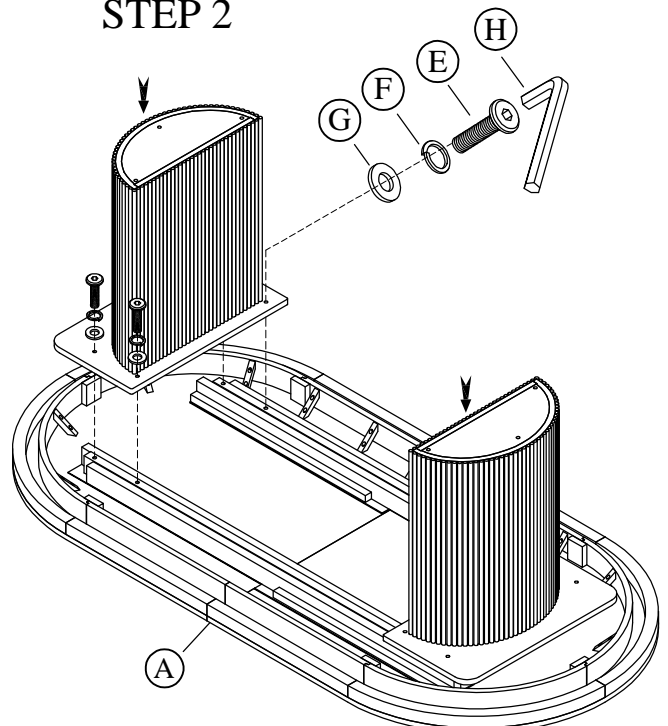

Warning :

- Be sure to check all packing material carefully for small parts, which may have come loose inside the carton during shipment.
- To prevent possible scratches and damage, this furniture **MUST BE ASSEMBLED BY TWO PEOPLE** on a soft surface such as a blanket or carpet.

Important Use Information: We recommend using coasters, placemats and trivets when placing hot or cold containers on this item. It is also recommended to quickly cleanup any spills to minimize exposure to moisture. Doing so will prolong the life and look of the item for many years.

87151

Double Pedestal Table Base

Components packed with the # 87150 Top

Table Top (A) 1 pc.	Table Leaf (B) 1 pc.	Mounting Plate (C) 2 pcs.

Components & Hardware packed with the # 87151 Base

Table Base (D) 2 pcs.	Allen Head Bolt Ø5/16"-18 x 1-3/4" (E) 16 pcs.	Spring Washer Ø5/16" (F) 16 pcs.	Flat Washer Ø5/16" x 19*2mm (G) 16 pcs.	Allen Key 5mm (H) 1 pc.

STEP 1

STEP 2