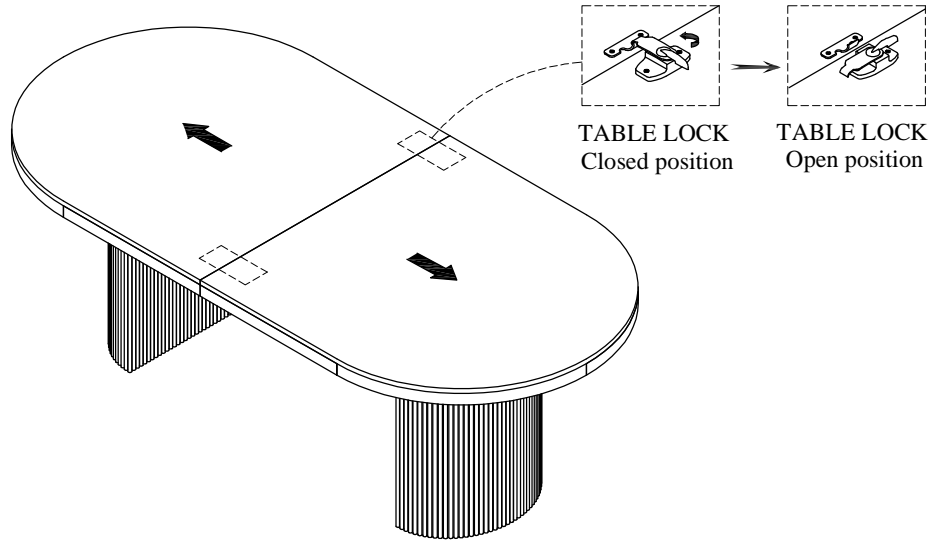

87150

Double Pedestal Dining Table Top

87151

Double Pedestal Table Base

Components packed with the # 87150 Top

<p>Table Top</p>  <p>(A) 1 pc.</p>	<p>Table Leaf</p>  <p>(B) 1 pc.</p>	<p>Mounting Plate</p>  <p>(C) 2 pcs.</p>
--	--	---

Components & Hardware packed with the # 87151 Base

<p>Table Base</p>  <p>(D) 2 pcs.</p>	<p>Allen Head Bolt Ø5/16"-18 x 1-3/4"</p>  <p>(E) 16 pcs.</p>	<p>Spring Washer Ø5/16"</p>  <p>(F) 16 pcs.</p>	<p>Flat Washer Ø5/16" x 19*2mm</p>  <p>(G) 16 pcs.</p>	<p>Allen Key 5mm</p>  <p>(H) 1 pc.</p>
---	--	--	---	---

STEP 1

STEP 2

STEP 3

STEP 4

STEP 5