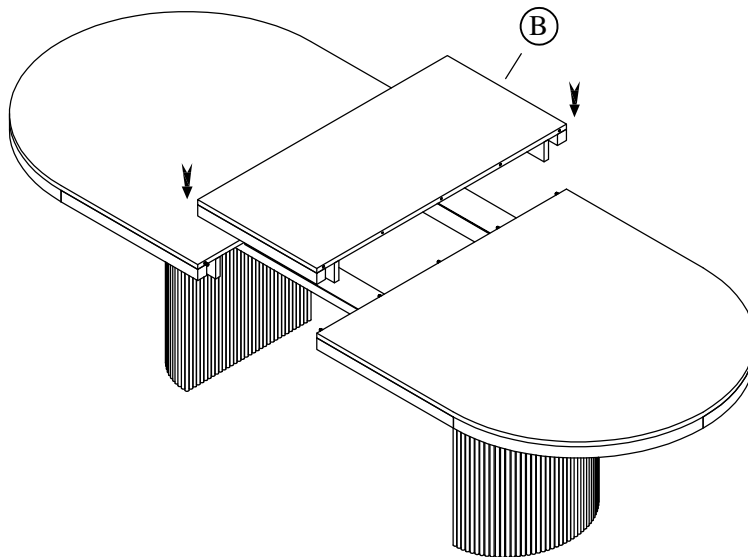

Components & Hardware packed with the # 87151 Base

<p>Table Base</p>  <p>(D) 2 pcs.</p>	<p>Allen Head Bolt Ø5/16"-18 x 1-3/4"</p>  <p>(E) 16 pcs.</p>	<p>Spring Washer Ø5/16"</p>  <p>(F) 16 pcs.</p>	<p>Flat Washer Ø5/16" x 19*2mm</p>  <p>(G) 16 pcs.</p>	<p>Allen Key 5mm</p>  <p>(H) 1 pc.</p>
---	--	--	---	---

STEP 1

STEP 2

STEP 3

STEP 4

STEP 5