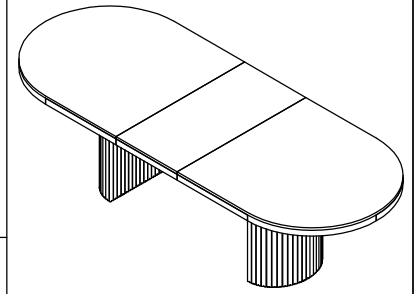

Warning :

- Be sure to check all packing material carefully for small parts, which may have come loose inside the carton during shipment.
- To prevent possible scratches and damage, this furniture **MUST BE ASSEMBLED BY TWO PEOPLE** on a soft surface such as a blanket or carpet.

87150

Double Pedestal Dining Table Top

87151

Double Pedestal Table Base

Components packed with the # 87150 Top

<p>Table Top</p>  <p>(A) 1 pc.</p>	<p>Table Leaf</p>  <p>(B) 1 pc.</p>	<p>Mounting Plate</p>  <p>(C) 2 pcs.</p>
--	--	---

Components & Hardware packed with the # 87151 Base

<p>Table Base</p>  <p>(D) 2 pcs.</p>	<p>Allen Head Bolt Ø5/16"-18 x 1-3/4"</p>  <p>(E) 16 pcs.</p>	<p>Spring Washer Ø5/16"</p>  <p>(F) 16 pcs.</p>	<p>Flat Washer Ø5/16" x 19*2mm</p>  <p>(G) 16 pcs.</p>	<p>Allen Key 5mm</p>  <p>(H) 1 pc.</p>
---	--	--	---	---